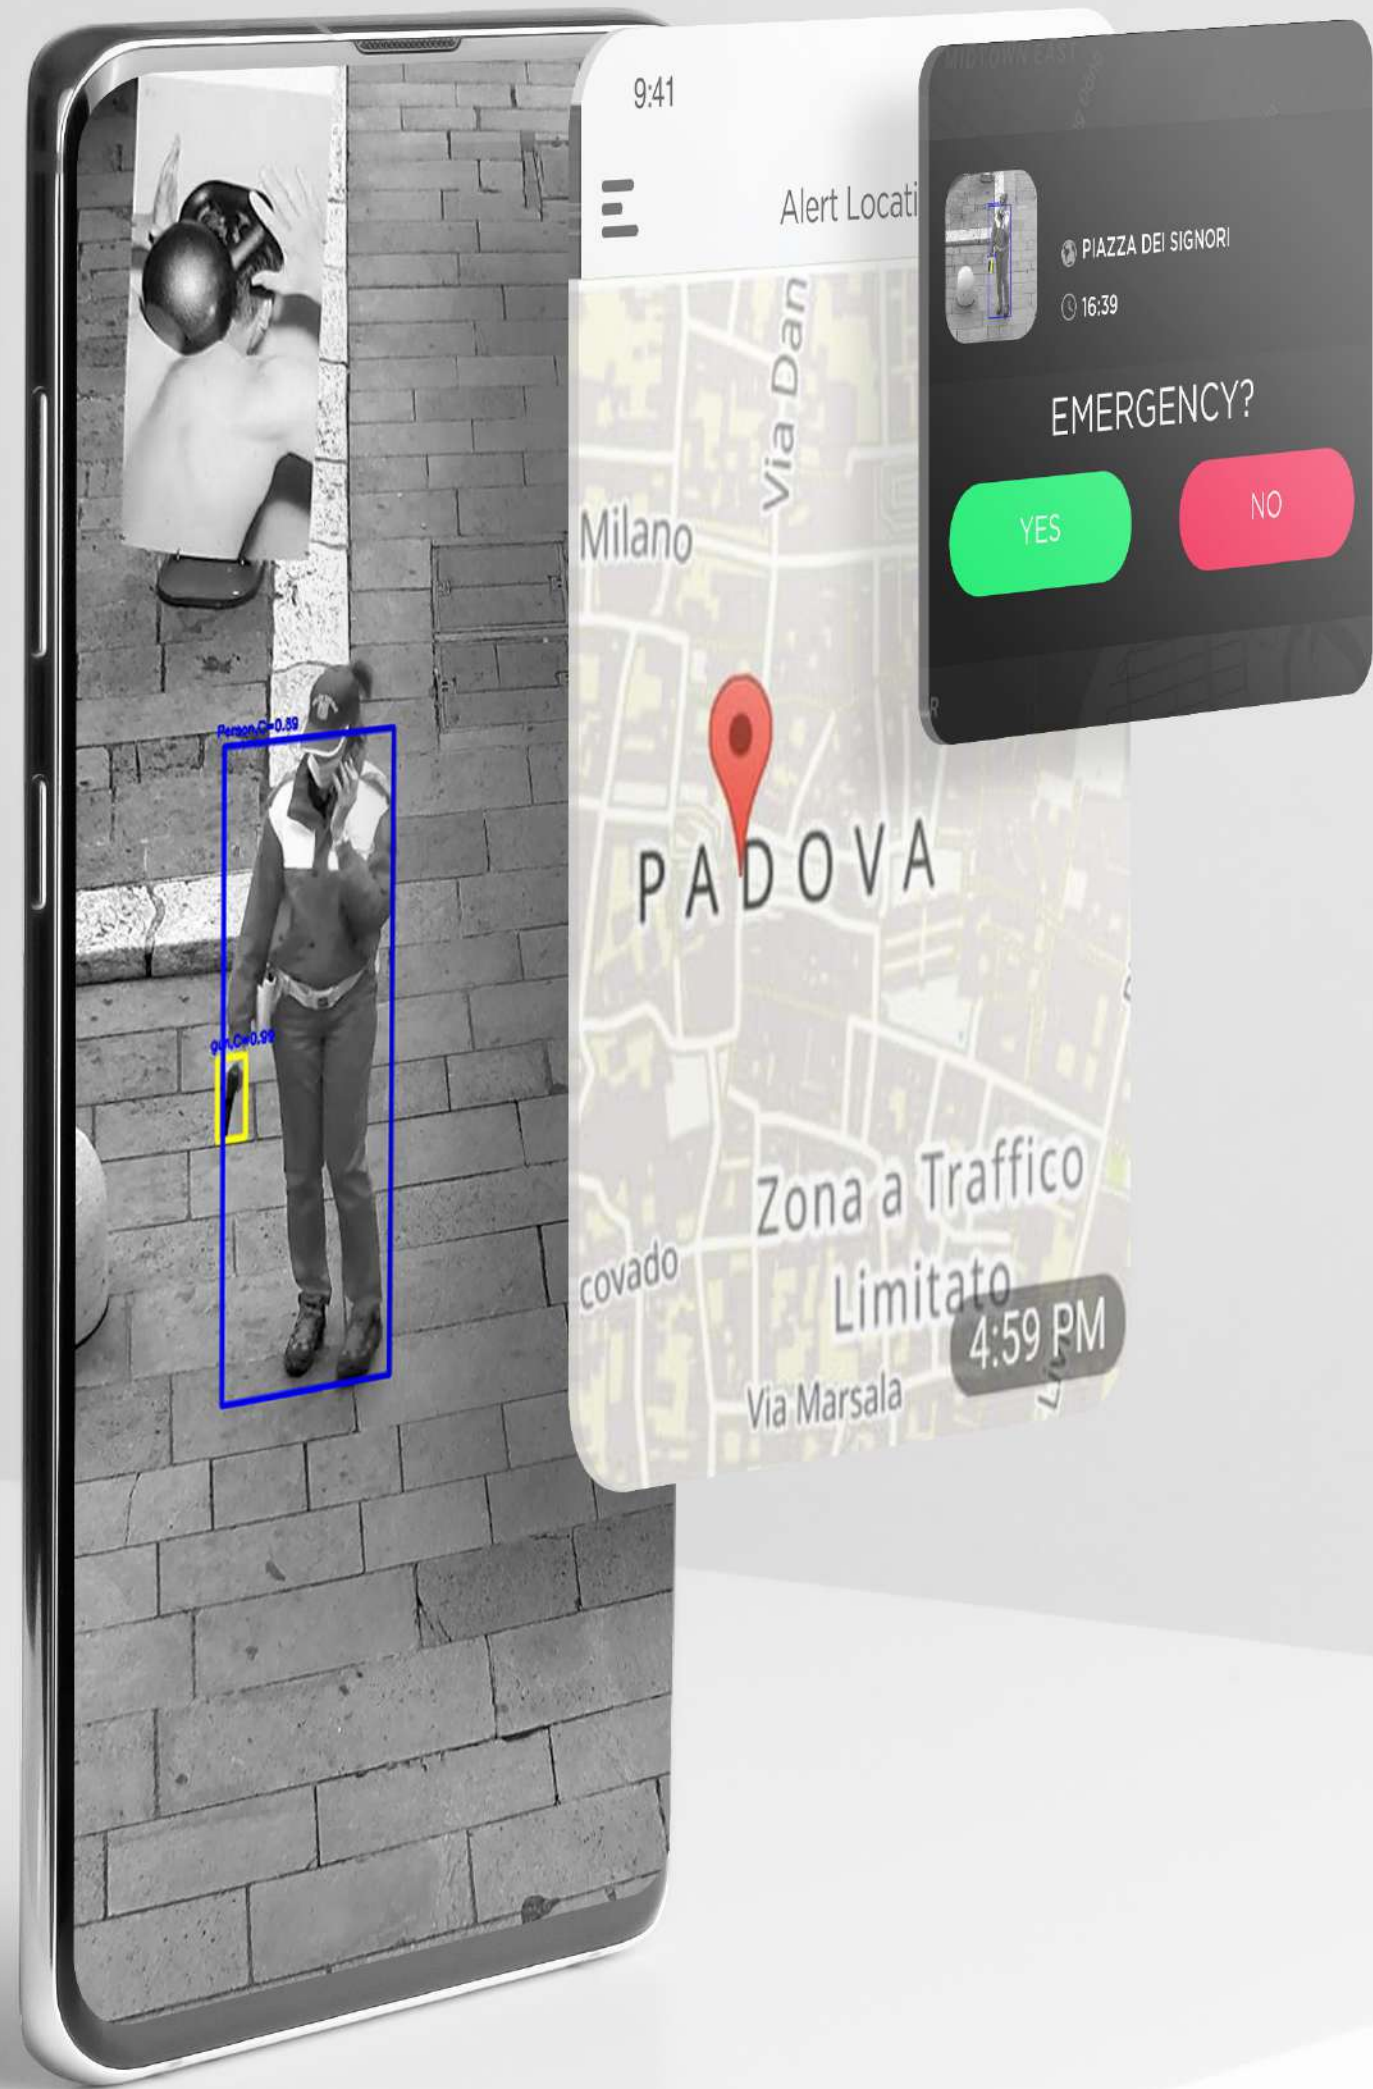

# USER

- ▶ The User of SAMSON Is The Dispatcher

Dispatcher @Oslo Municipality SOC Using SAMSON

WHEN

- ▶ When a Weapon Enters the Camera Field of View, the Tool Is Used.

# ACCURACY

- ▶ SAMSON Can Identify A Small Magazine-Fed Handgun From 26 feet away (8 meters).
- ▶ SAMSON Requires a Spatial Density of 25 Pixels Across the Weapon.

- SAMSON Provides
- ▶ Real-Time GPS
  - ▶ Better Coordination for First Responders