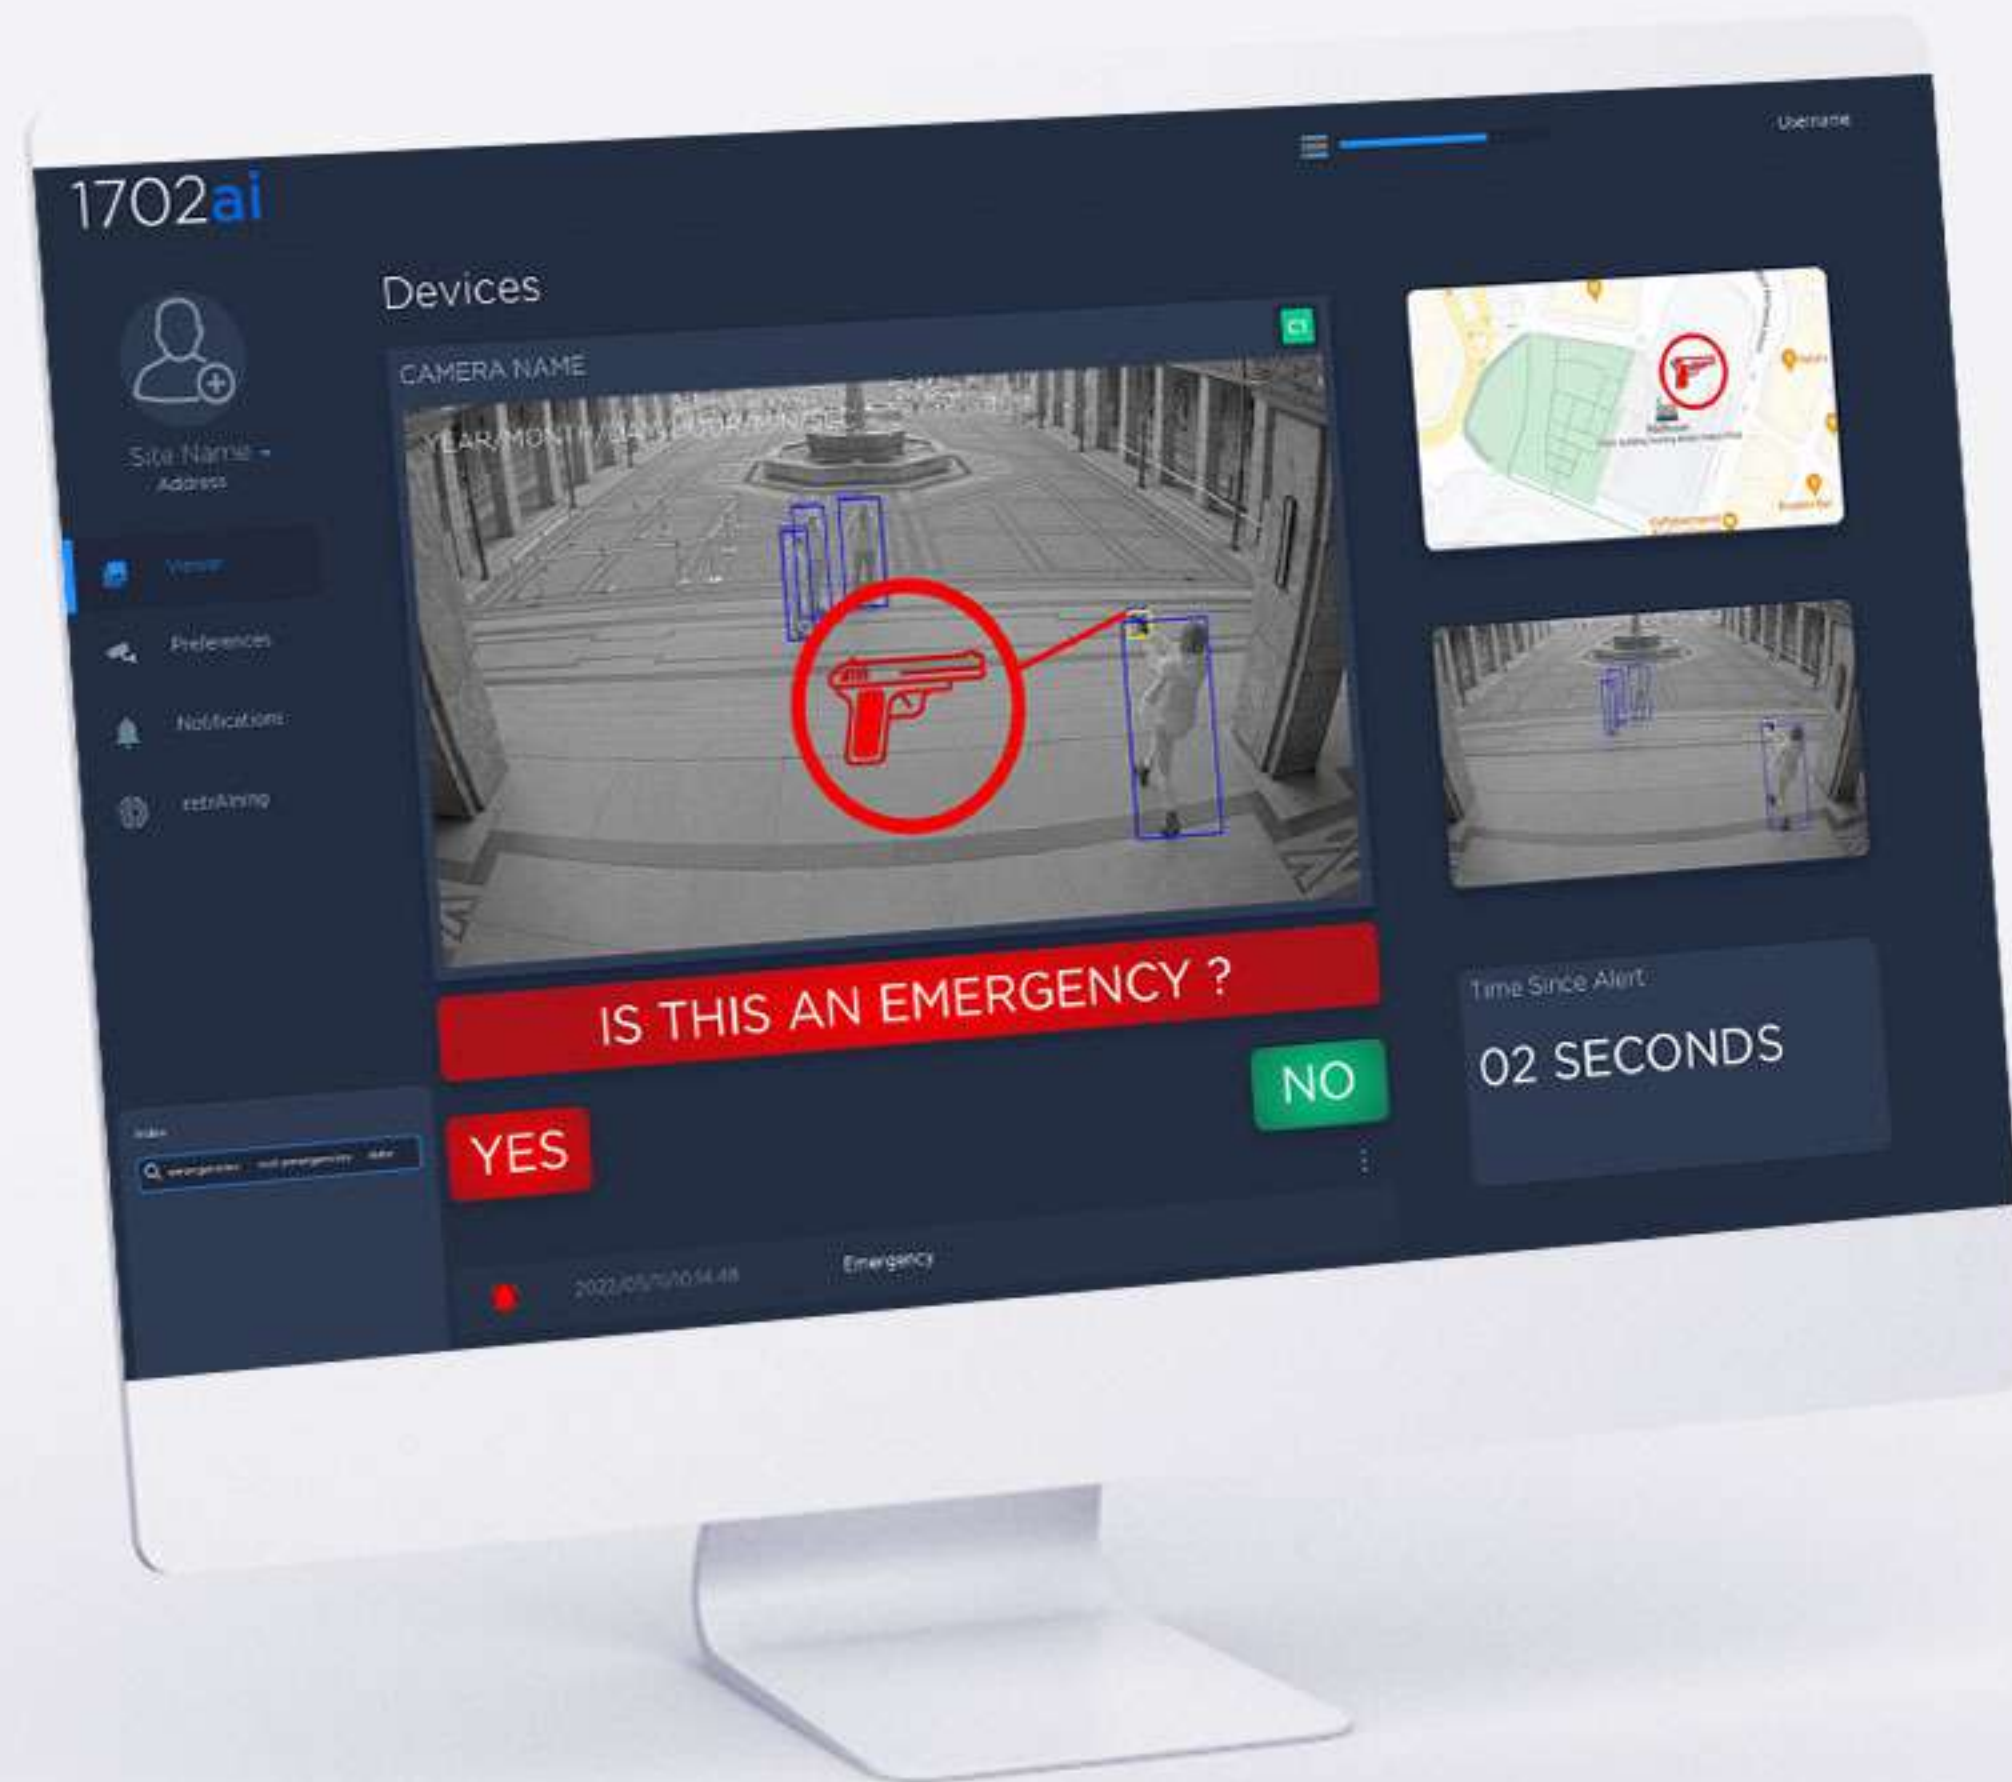

# MISSION

- ▶ SAMSON's Mission Is to Alert and Prevent Loss of Lives by Improving Response Time in Mass Shootings Events.
- ▶ SAMSON Shares Instant Situational Awareness With First Responders.

▼  
GPS

▼  
Snapshot

# USER

- ▶ The User of SAMSON Is The Dispatcher

Dispatcher @Oslo Municipality SOC Using SAMSON

WHEN

- ▶ When a Weapon Enters the Camera Field of View, the Tool Is Used.

- ▶ Reduces Intervention Times
- ▶ More Effective Interventions

SAMSON ▶ Constantly Obfuscates Biometric Data

- ▶ SAMSON is The Power of 3 Artificial Intelligences

## ▶ The Instant A Weapon Enters Your Camera Field of View An Encrypted Alert is Shared in Real-Time.