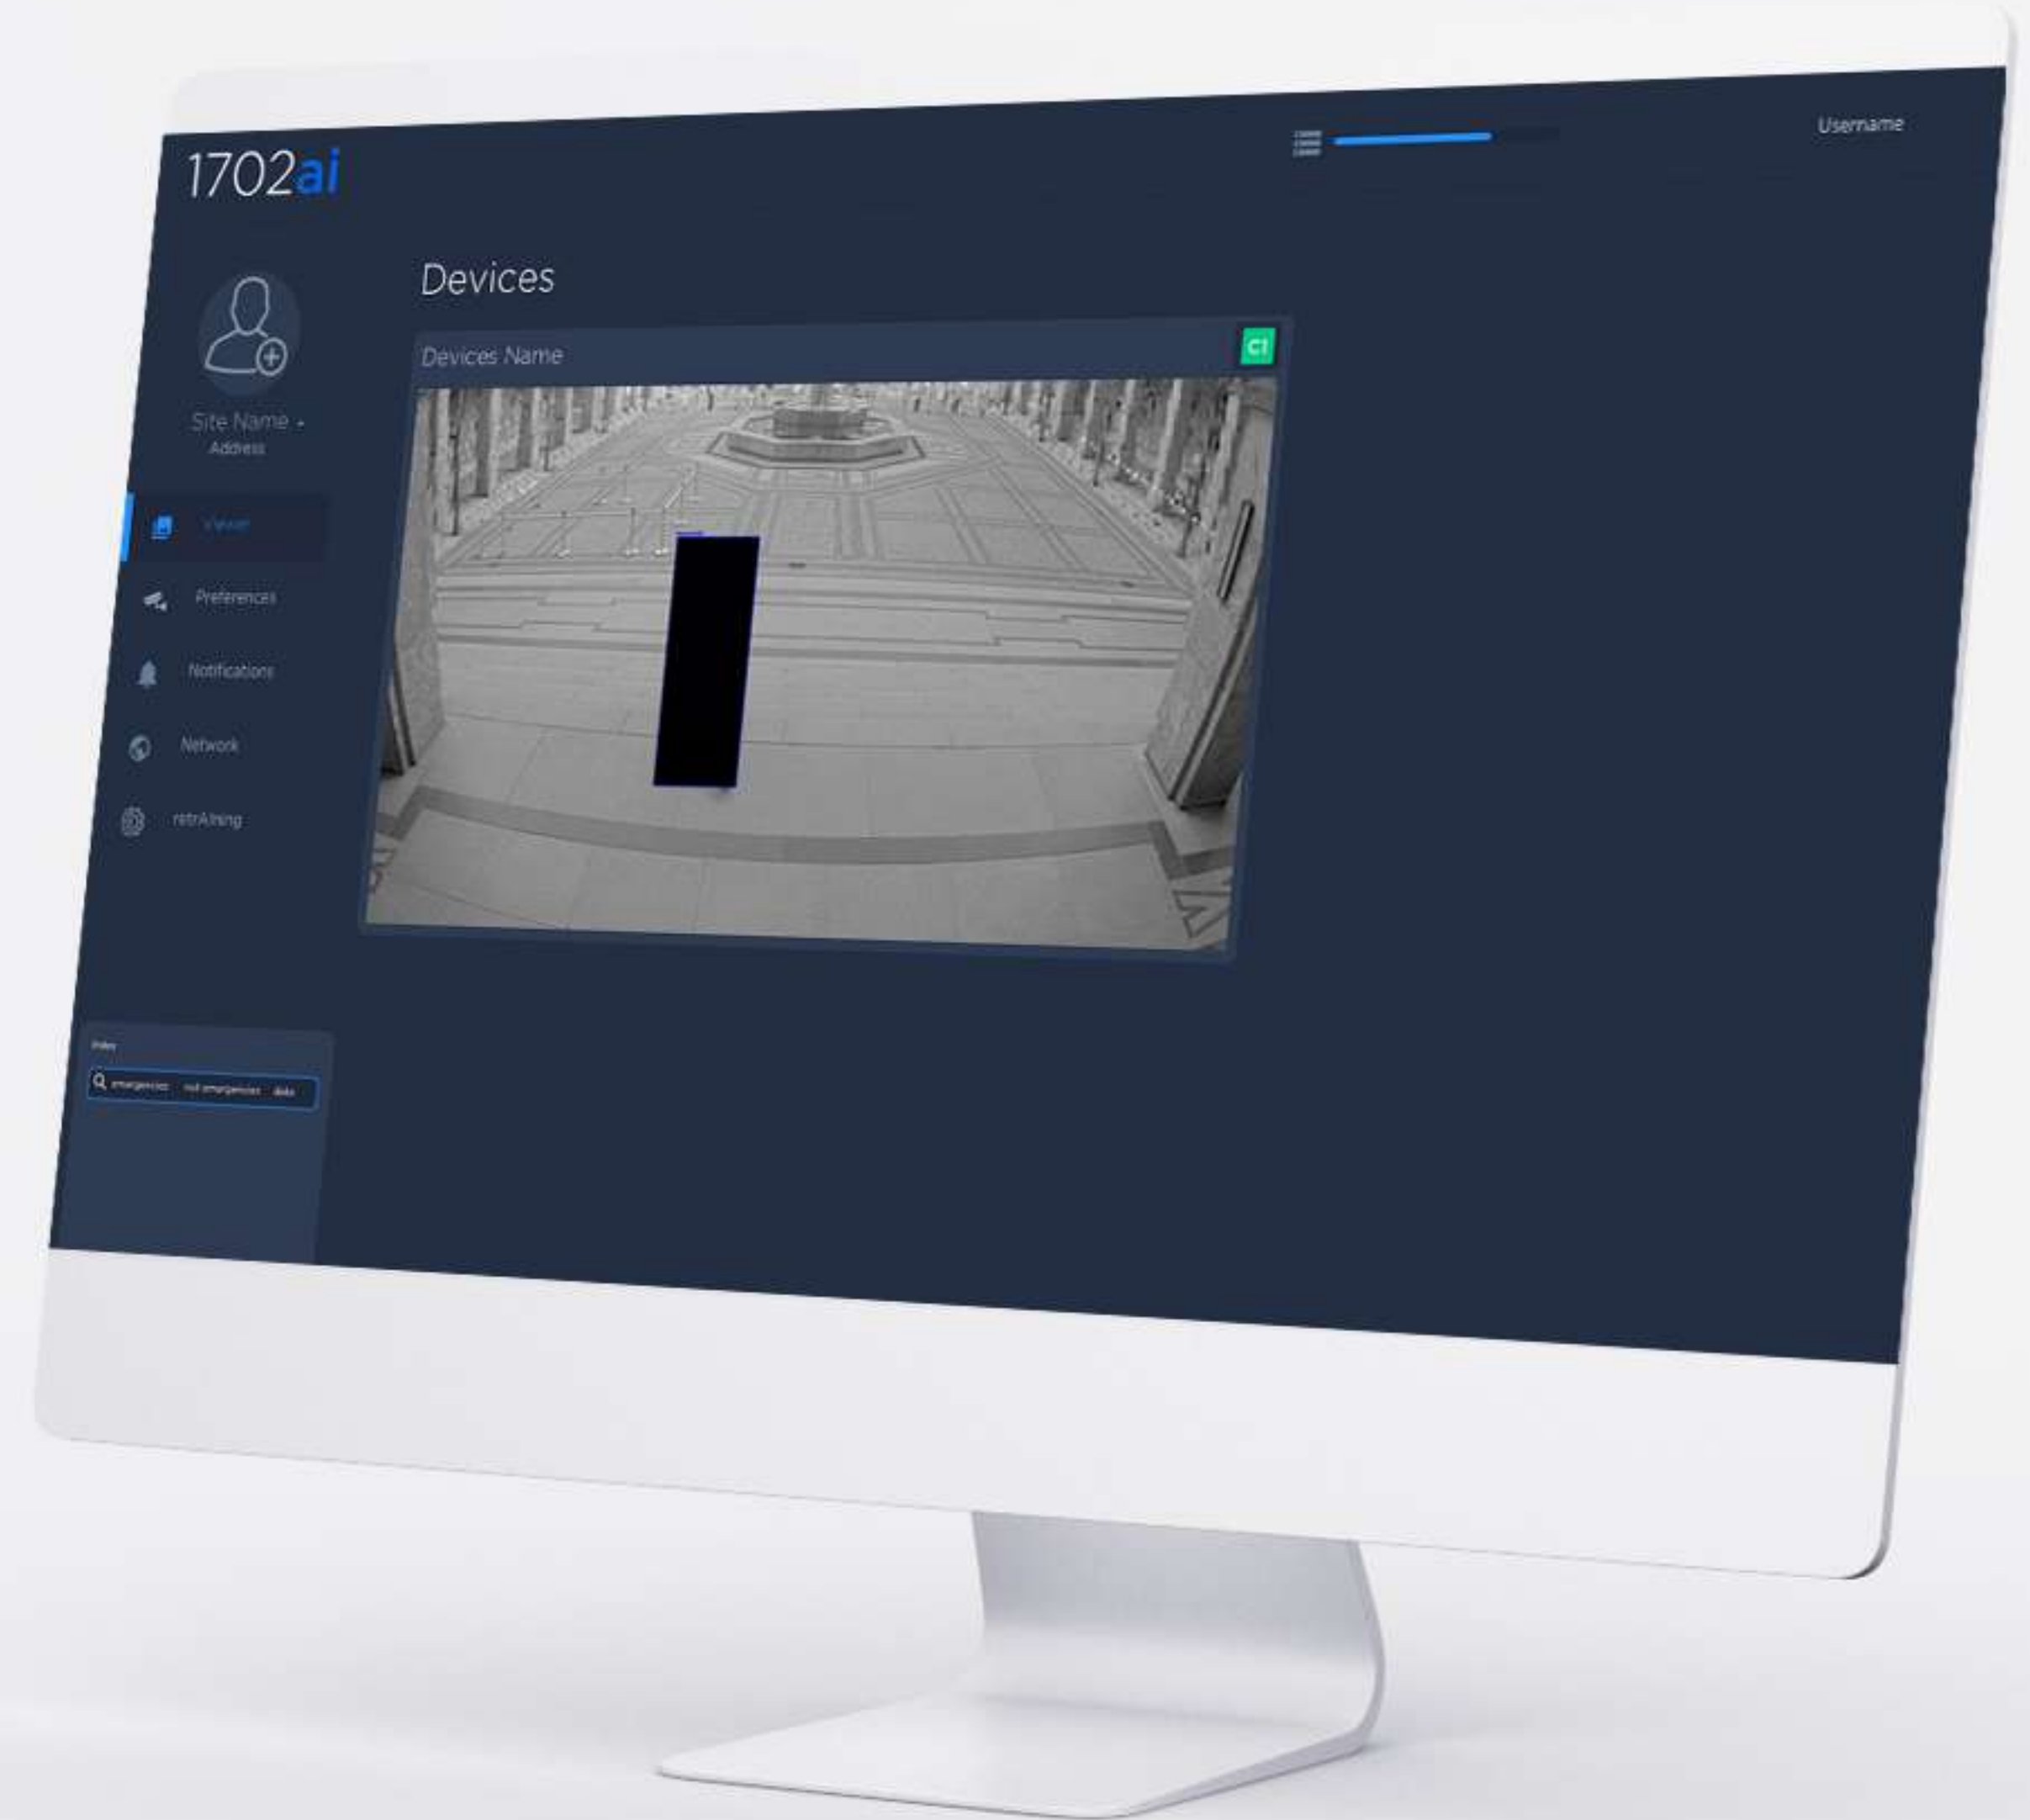

# USER

- ▶ The User of SAMSON Is The Dispatcher

Dispatcher @Oslo Municipality SOC Using SAMSON

WHEN

- ▶ When a Weapon Enters the Camera Field of View, the Tool Is Used.

# ACCURACY

- ▶ SAMSON Can Identify A Small Magazine-Fed Handgun From 26 feet away (8 meters).
- ▶ SAMSON Requires a Spatial Density of 25 Pixels Across the Weapon.

- SAMSON Provides
- ▶ Real-Time GPS
  - ▶ Better Coordination for First Responders

- ▶ Reduces Intervention Times
- ▶ More Effective Interventions

SAMSON ▶ Constantly Obfuscates Biometric Data

- ▶ SAMSON is The Power of 3 Artificial Intelligences